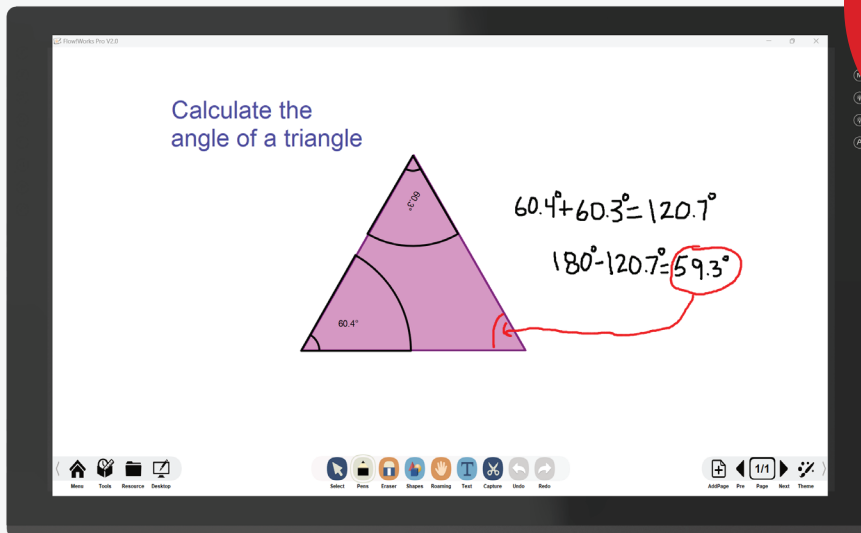

INTERACTIVE PODIUM

presenstation™ 800 F1

Control your display with the PresenStation™ 800 F1 4K interactive podium without having to turn your back on your audience.

Write, draw, and annotate on your documents, slides, and desktop with our fast electromagnetic pen technology that simulates writing on paper.

Turn off the capacitive touch with a tap of a button to enable palm rejection