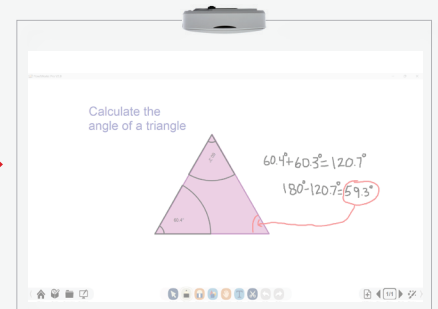

✓ What Sets the PresenStation 800F1 Apart

MULTIPLE CONNECTION PORTS

Designed as a presentation tool, we added **an HDMI input and output for projecting, 1 USB Type C, 3 USB extenders.**

UNIVERSAL VESA MOUNT

An adjustable tabletop mount is included, but the back of the PresenStation has a **standard VESA pattern**, so use whatever mount you like. Even one that rotates.

PRESSURE SENSITIVE TOUCH

EM technology allows you to draw heavy or faint lines like you would with an actual pen on paper. Point-by-point touch allows for more precise pen touch without palm interference.

INTUITIVE CAPACITIVE TOUCH

Multi-touch for fingertips makes it easy and intuitive to use – just like using your smartphone. And, unique to QOMO, this feature can be turned on/off with the touch of a button.