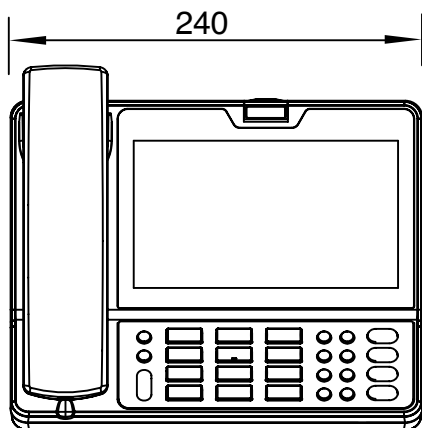

■ SPECIFICATION

Graphic Display	7 inch capacitive touch screen TFT LCD, 800x480 pixels , 16:9 wide screen aspect ratio
Camera	2M pixels C-MOS camera, free rotation
Resolution	up to 1080p
Video Features	QCIF, QVGA, CIF, 4CIF, VGA Video bitrate: 64kbps~2Mbps PIP Full Screen local video ON/OFF control
Hands-Free	Microphone and Speaker built-in
Hand-set	Connected with a carl-cord
External Interface	IEEE802.11 b/g/n, USB 2.0, 3.5mm headset jack, HDMI
Power Source	DC 12V by AC adaptor, PoE
Power Consumption	less than 12W
Installation	Desktop
Operating Temperature	0°C ~ 40°C
Finish	ABS
Dimension	240(H)x213(W)x120(D)mm

■ APPEARANCE

[Front]

[Side 1]

[rear]

[Side 2]

Unit: mm