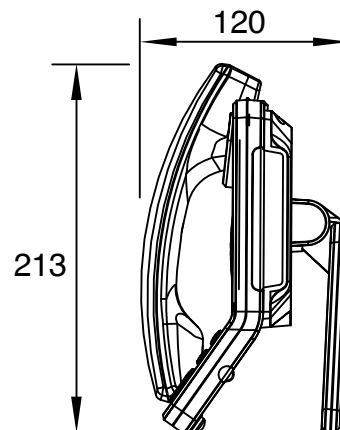

■ SPECIFICATION

Graphic Display	7 inch capacitive touch screen TFT LCD, 800x480 pixels , 16:9 wide screen aspect ratio
Camera	2M pixels C-MOS camera, free rotation
Resolution	up to 1080p
Video Features	QCIF, QVGA, CIF, 4CIF, VGA Video bitrate: 64kbps~2Mbps PIP Full Screen local video ON/OFF control
Hands-Free	Microphone and Speaker built-in
Hand-set	Connected with a carl-cord
External Interface	IEEE802.11 b/g/n, USB 2.0, 3.5mm headset jack, HDMI
Power Source	DC 12V by AC adaptor, PoE
Power Consumption	less than 12W
Installation	Desktop
Operating Temperature	0°C ~ 40°C
Finish	ABS
Dimension	240(H)x213(W)x120(D)mm

■ APPEARANCE

[Front]

[Side 1]

[rear]

[Side 2]

Unit: mm