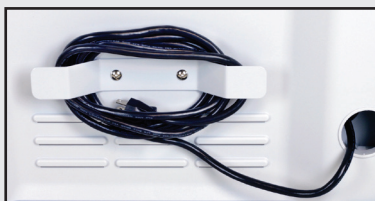

MCC3A**36 Bay Chromebook Netbook Charging Cart**

Storage for up to 36 Netbooks

Surge protected power strips and sequenced charge time control. All electronics are UL listed

Wire management for quick and easy storage of cable. 15

Four 5" Swivelling casters (2 with brake locks).

The MCC3A is a styled secure storage and charge cart for laptops and Chromebooks. It can hold 36 devices and will provide charging power to 12 devices at a time using a built-in sequenced power system. Power is supplied from the original power adapters that accompany the devices. The adapters are securely held in compartments located in the rear of the cart.

Model Number	MCC3A
Description	Cart with 36 bays for charging Chromebook: 15.6" max. panel size
Power	115 VAC 15A Max from outlet, single cord from cart
Charging	Sequential charging time control (Set of 12 bays at a time) Uses 3 power strips with C13 outlets.
Device Hookup	36 pcs of 30" long C14 to C5 power cable included
Extra Power	4 extra power outlets on the side
Bay size/Max Netbook size	(W x D x H) 1.9" x 15.6" x 10"
Cart Dimensions	(W x D x H): 38" x 25" x 47"
Carton	(W x D x H): 41" x 28" x 46"
Weight	220 lbs., Shipping Weight 248 lbs.
For Final Operation	Attach the 4 wheels.
Certification	UL approved electronic devices are installed.
Warranty	15 years for mechanical and 2 years for electrical
UPC	605194004706

Power cord bracket winder

The rear compartment has shelves with bays to place the Chromebook power adapters and guides to route the wires. This cart can handle 36 Chromebooks or Netbooks. A special sequencing power system handles the charging load so that only a single external power outlet is required. A user never has to be concerned about power line overloading.