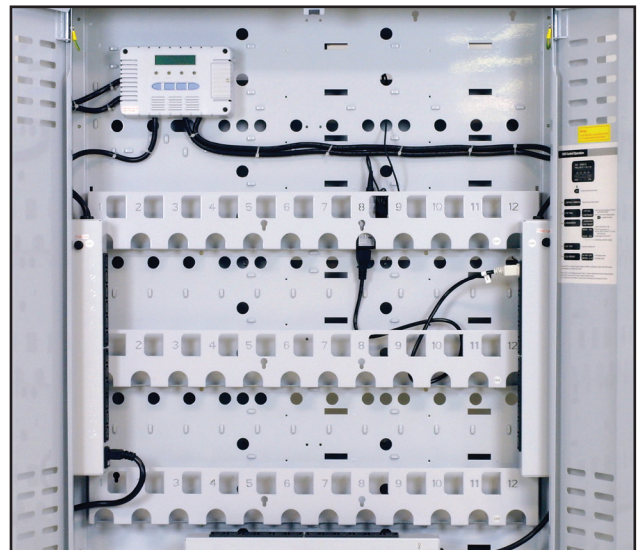

The rear compartment has shelves with bays to place the Chromebook power adapters and guides to route the wires. This cart can handle 36 Chromebooks or Netbooks. A special sequencing power system handles the charging load so that only a single external power outlet is required. A user never has to be concerned about power line overloading.

Chromebook is registered trademark of Google Inc