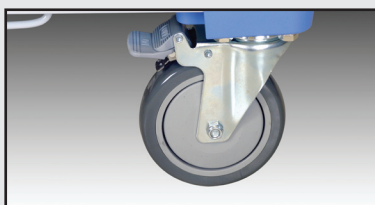

MCC3A**36 Bay Chromebook Netbook Charging Cart**

Storage for up to 36 Netbooks

Surge protected power strips and sequenced charge time control. All electronics are UL listed

Wire management for quick and easy storage of cable. 15

Four 5" Swivelling casters (2 with brake locks).

The MCC3A is a styled secure storage and charge cart for laptops and Chromebooks. It can hold 36 devices and will provide charging power to 12 devices at a time using a built-in sequenced power system. Power is supplied from the original power adapters that accompany the devices. The adapters are securely held in compartments located in the rear of the cart.

Features

- Accommodates charging of 36 devices
- Secure storage
- Rugged steel construction
- Movable shelves for fast and easy loading
- Neat cable management
- Devices are electronically surge protected
- Simple charging system with built-in timer
- Extra outlets for other computers or support devices

Model Number	MCC3A
Description	Cart with 36 bays for charging Chromebook: 15.6" max. panel size
Power	115 VAC 15A Max from outlet, single cord from cart
Charging	Sequential charging time control (Set of 12 bays at a time) Uses 3 power strips with C13 outlets.
Device Hookup	36 pcs of 30" long C14 to C5 power cable included
Extra Power	4 extra power outlets on the side
Bay size/Max Netbook size	(W x D x H) 1.9" x 15.6" x 10"
Cart Dimensions	(W x D x H): 38" x 25" x 47"
Carton	(W x D x H): 41" x 28" x 46"
Weight	220 lbs., Shipping Weight 248 lbs.
For Final Operation	Attach the 4 wheels.
Certification	UL approved electronic devices are installed.
Warranty	15 years for mechanical and 2 years for electrical
UPC	605194004706