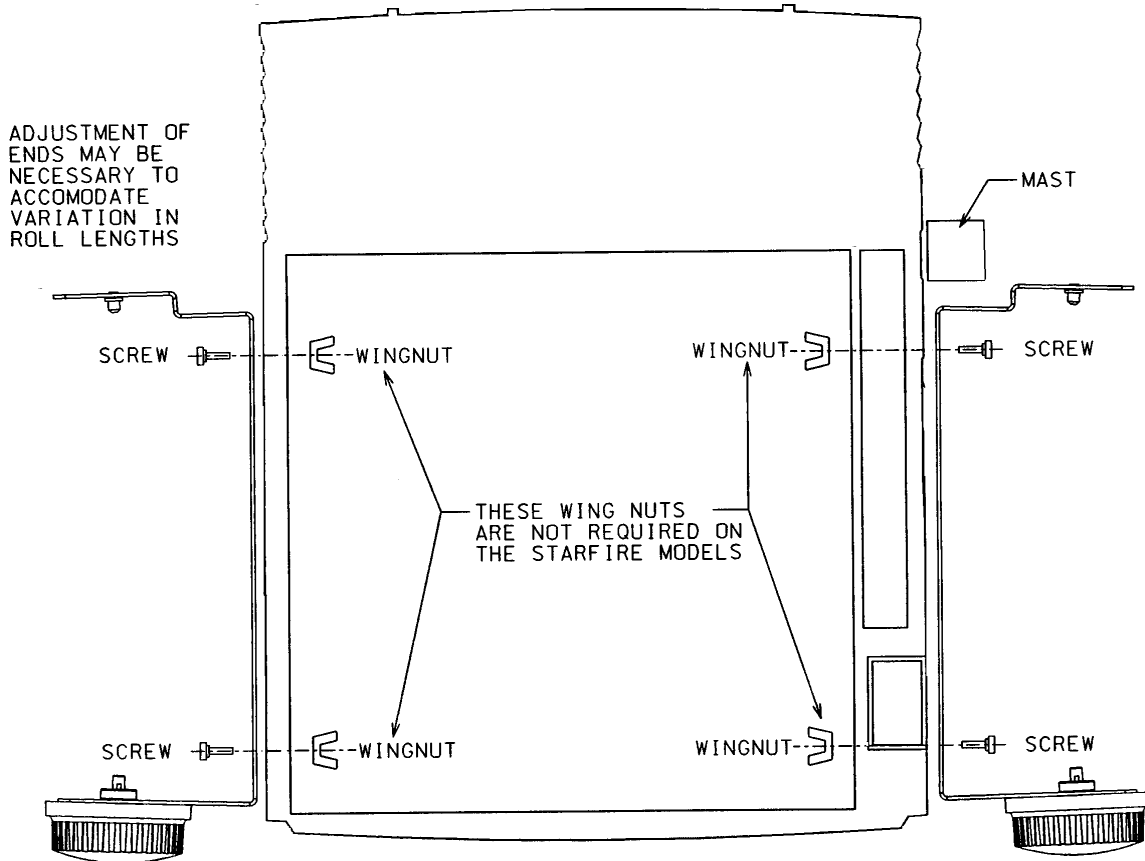

DUKANE

Dukane Corporation
2900 Dukane Drive
St. Charles, IL 60174
Tel: (630) 762-4040
Fax: (630) 584-5156
www.dukcorp.com/av

ROLL FILM ADAPTER INSTRUCTIONS

TO PROPERLY MOUNT THE ROLL FILM ADAPTERS (438-830) ON
STARFIRE AND SUNSPASH MODELS SEE DIAGRAM BELOW.