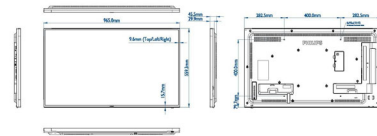

Sound

- Built-in speakers: 2 x 10W RMS

Accessories

- Included accessories: Remote Control, Batteries for remote control, Quick start guide, RS232 cable, AC Power Cord
- Stand: Universal Stand-L (BM05922)(Optional)
- Included Accessories: Edge Alignment Kit (1)-2pcs, Edge Alignment Kit (2)-1pcs, M2 Screw (x2), M3 screw (x1), Philips logo (x1), RS232 daisy-chain cable, SD card cover (x1), Thumb Screw (x8)

Multimedia Applications

- USB Playback Audio: AAC, M4A, MP3, WMA
- USB Playback Picture: BMP, JPEG, JPG, PNG
- USB Playback Video: MKV, MP4, MPEG, MPG, TS, VOB, WMV, ASF, AVI, DAT, FLV

Miscellaneous

- On-Screen Display Languages: English, French, German, Spanish, Polish, Turkish, Russian, Italian, Simplified Chinese, Traditional Chinese, Arabic, Japanese, Danish, Dutch, Finnish, Norwegian, Portuguese, Swedish
- Regulatory approvals: CE, BSMI, CB, EAC, EnergyStar 7.0, FCC, Class A, PSB, UL/cUL, CECP, EPA
- Warranty: 3 year warranty

Internal Player

- CPU: Dual-Core Cortex-A72 @2GHz, Quad-Core Cortex-A53 @ 1.5GHz, RK3399
- GPU: ARM Mali-T860 MP4
- Memory: 4GB DDR3
- Storage: 16GB EMMC
- Wifi: 2T2R, 802.11 ac/a/b/g/n, WCT07R2201
- Operating system: Android 7.1.2

Issue date 2020-12-06

Version: 3.0.1

12 NC: 8670 001 56725
EAN: 87 12581 75386 3

© 2020 Koninklijke Philips N.V.
All Rights reserved.

Specifications are subject to change without notice.
Trademarks are the property of Koninklijke Philips N.V.
or their respective owners.

www.philips.com