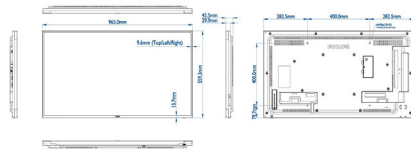

Dimensions

- Bezel width: 9.6 mm (T/L/R), 15.7 mm (B)
- Set dimensions (W x H x D): 965.0 x 559.3 x 45.5 mm
- Set dimensions in inch (W x H x D): 37.99 x 22.02 x 1.79 inch
- VESA Mount: 400 x 400mm, M6
- Product weight: 10.41 kg
- Product weight (lb): 22.95 lb

Operating conditions

- Temperature range (operation): 5 ~ 40 °C
- Temperature range (storage): -10 ~ 50 °C
- MTBF: 50,000 hour(s)
- Altitude: 0 ~ 3000 m
- Humidity range (operation)[RH]: 10 ~ 90% (without condensation)
- Humidity range (storage) [RH]: 0 ~ 100% (without condensation)

Power

- Consumption (On mode): 120W(max)
- Mains power: AC (100 ~ 240 V) , 2.5A
- Standby power consumption: <0.5 W
- Consumption (Typical): 65 W

Sound

- Built-in speakers: 2 x 10W RMS

Accessories

- Included accessories: AC Power Cord, RS232 cable, Remote Control, Batteries for remote control, Quick start guide
- Included Accessories: Edge Alignment Kit (1)-2pcs, Edge Alignment Kit (2)-1pcs, M3 screw (x1), RS232 daisy-chain cable, SD card cover (x1), Thumb Screw (x8)
- Stand: BM05922 (Universal Stand-L)(Option)

Miscellaneous

- Warranty: 3 year warranty
- On-Screen Display Languages: English, French, German, Italian, Polish, Russian, Spanish, Turkish, Simplified Chinese, Traditional Chinese, Arabic, Japanese
- Regulatory approvals: CB, CE, EAC, FCC, Class A, PSB, UL/cUL, EMF, EnergyStar 8.0

Issue date 2020-11-04

Version: 5.0.1

12 NC: 8670 001 57444
EAN: 87 12581 75590 4

© 2020 Koninklijke Philips N.V.
All Rights reserved.

Specifications are subject to change without notice.
Trademarks are the property of Koninklijke Philips N.V.
or their respective owners.

www.philips.com